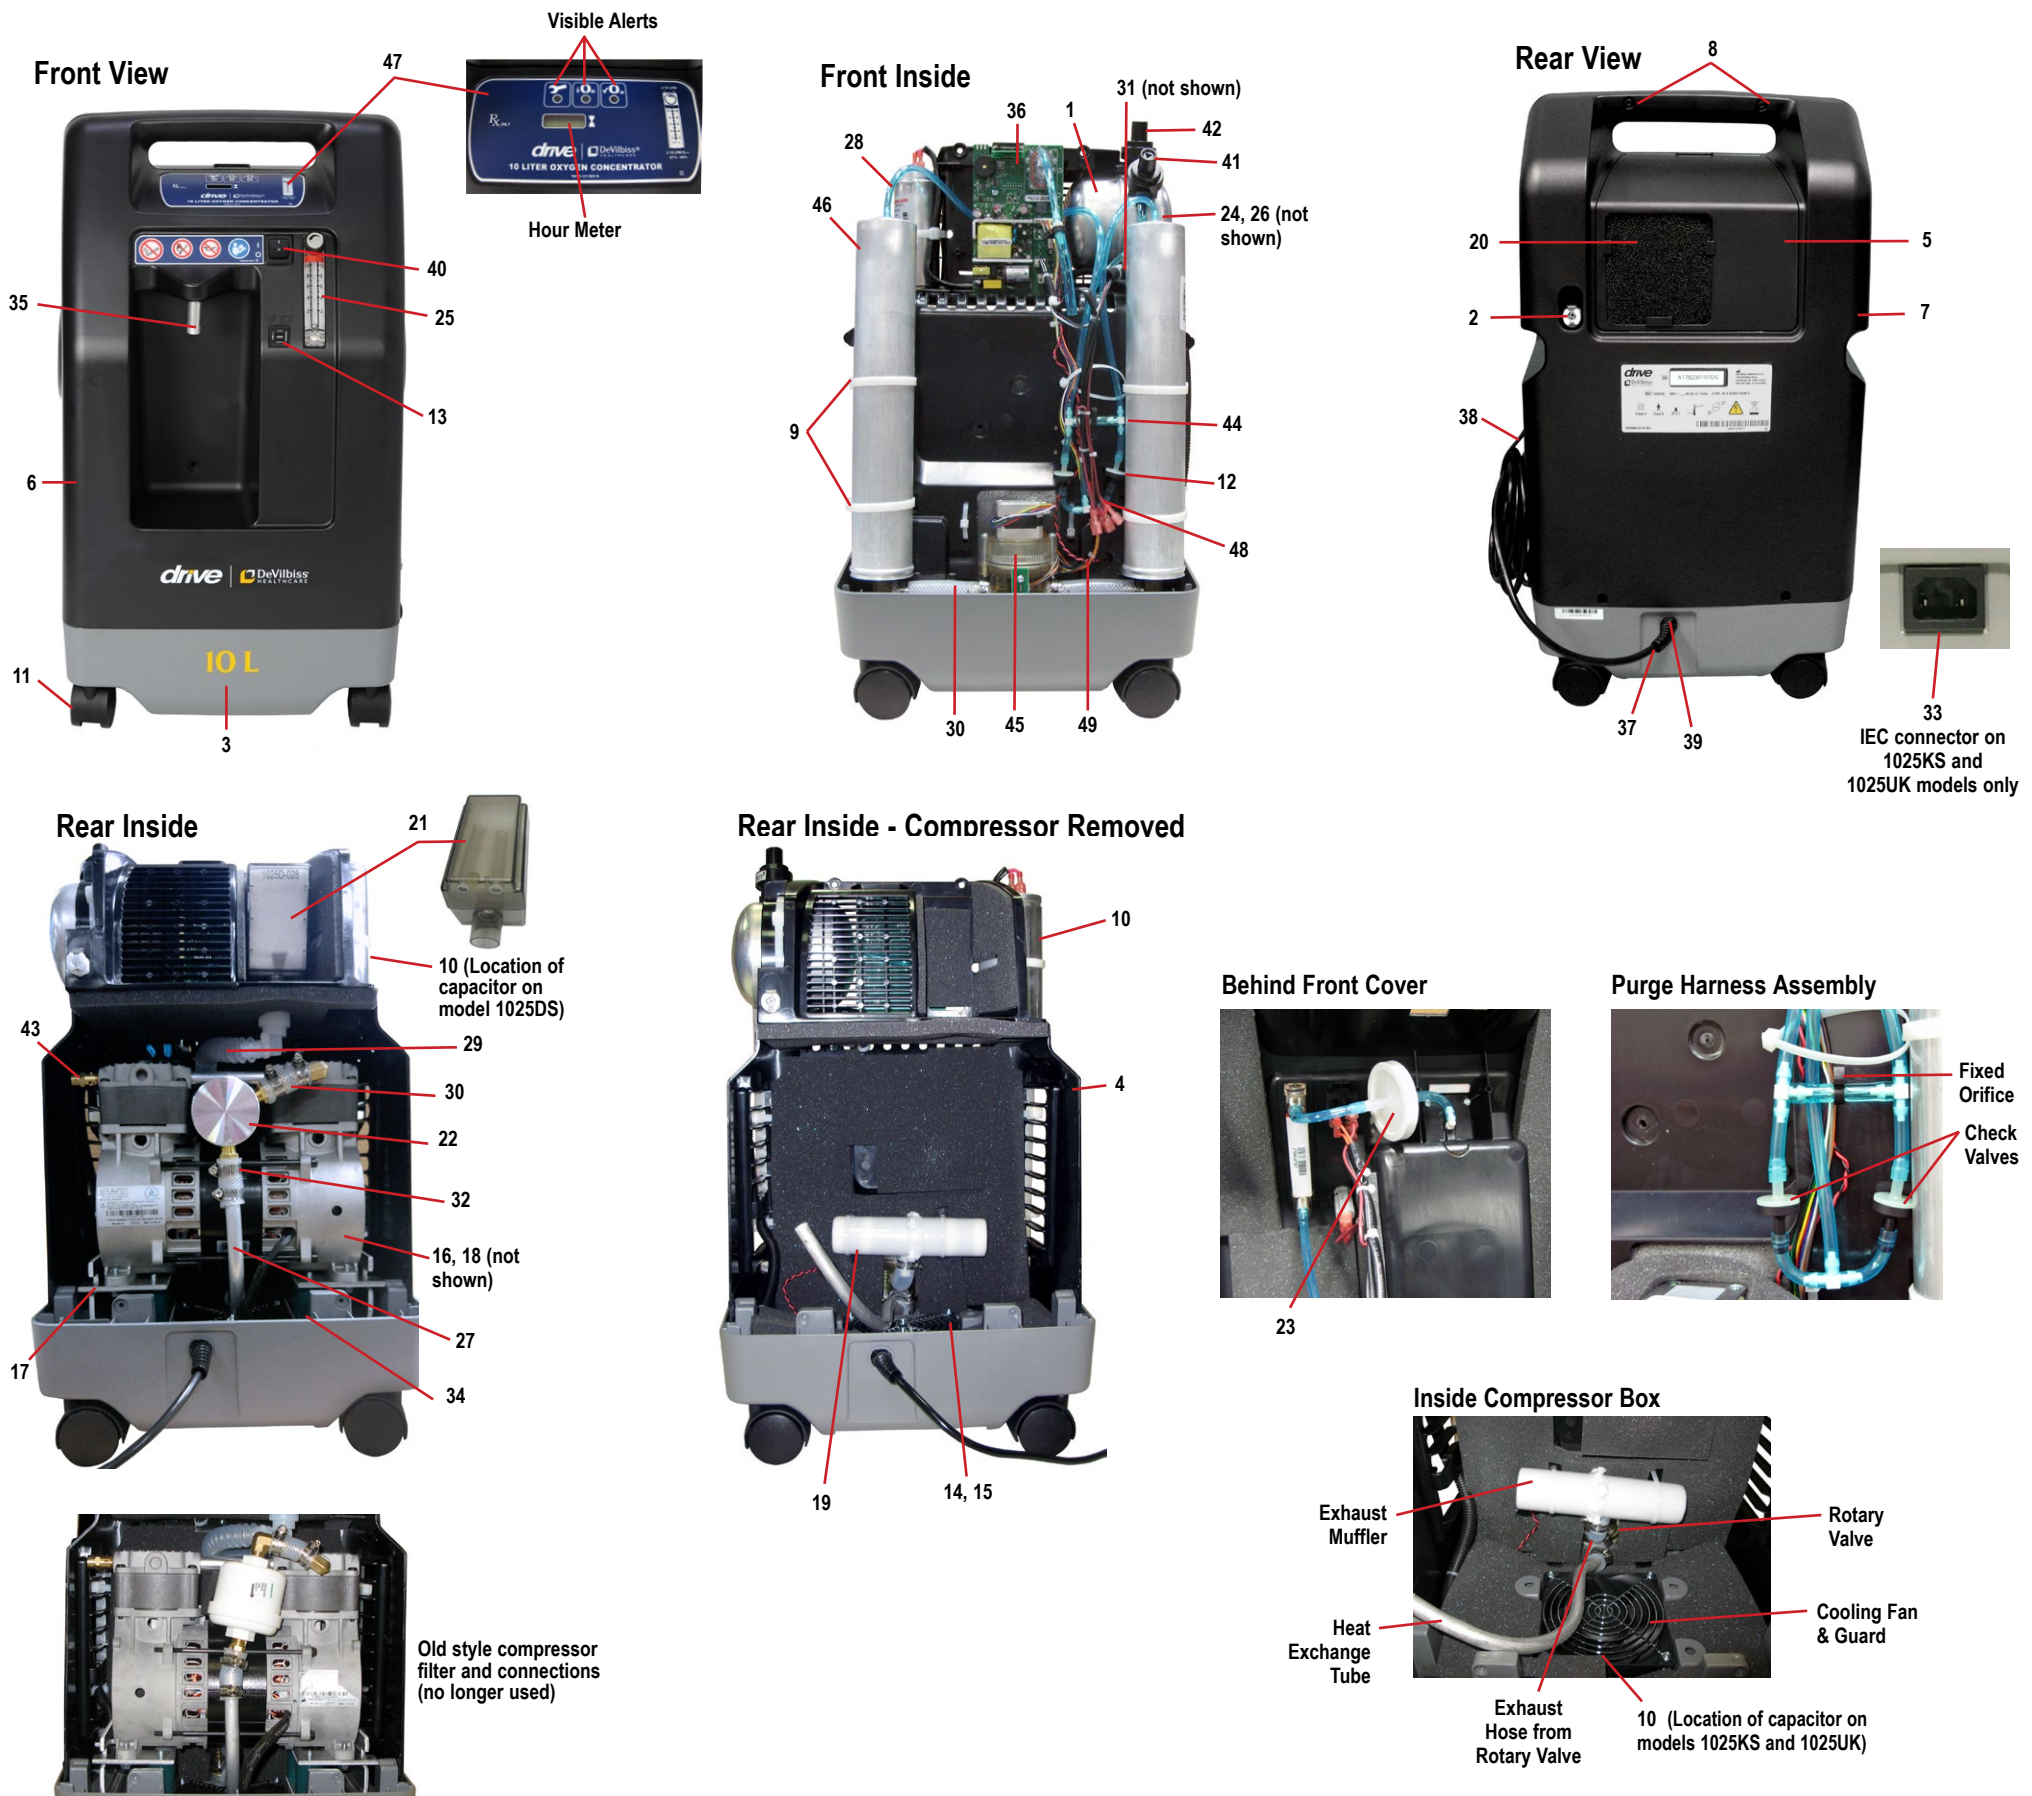

1025DS, 1025KS, 1025UK With Auxiliary Oxygen Port

PART DESCRIPTION	1025DS	1025KS	1025UK
1 Accumulator Tank	1025D-610	1025D-610	1025D-610
2 Auxiliary Oxygen Port	525DD-635	525DD-635	525DD-635
Cabinet Parts:			
3 Base	1025D-603	1025K-603	1025K-603
4 Compressor Box w/ Foam	1025D-615	1025D-615	1025D-615
5 Filter Door	525DD-639	525DD-639	525DD-639
6 Front Cover	525DD-611	525DD-611	525DD-611
7 Rear Cover	525DD-612	525DD-612	525DD-612
8 Cabinet Screws	525DD-636	525DD-636	525DD-636
9 Cable Tie (Large)	505DZ-617	505DZ-617	505DZ-617
10 Capacitor (Motor Start/Run)	1025DS-616	1025KS-616	1025UK-616
11 Caster, Non-locking	501DZ-603	501DZ-603	501DZ-603
12 Bed Check Valve	PVO2D-607	PVO2D-607	PVO2D-607
13 Circuit Breaker	1025D-613	1025K-613	1025K-613
14 Cooling Fan	1025D-634	1025D-634	1025D-634
15 Cooling Fan Guard	N/A	N/A	N/A
16 Compressor	1025D-625	1025K-625	1025K-625
17 Compressor Mounting Plate Package	1025D-632	1025D-632	1025D-632
18 Compressor Rebuild Kit	1025D-643	1025K-643	1025K-643
19 Exhaust Muffler	1025D-705	1025D-705	1025D-705
Filters:			
20 Cabinet Air Filter	303DZ-605	303DZ-605	303DZ-605
21 Intake Bacteria Filter	1025D-605	1025D-605	1025D-605
22 Compressor Filter	1025D-682	1025D-682	1025D-682
23 Final Bacteria Filter	PV5LD-651	PV5LD-651	PV5LD-651
Fittings:			
24 Accumulator Tank "Tee" (not shown)	444-582	444-582	444-582
25 Flow Meter	1025D-607	1025D-607	1025D-607
26 Purge Manifold (not shown)	N/A	N/A	N/A
27 Heat Exchanger Tube	1025D-655	1025D-655	1025D-655

PART DESCRIPTION	1025DS	1025KS	1025UK
Hoses:			
28 1/8" ID (Blue) (4' Lg)	444-554	444-554	444-554
29 Compressor Intake Hose (Silicone)	1025D-657	1025D-657	1025D-657
30 1/2" ID Silicone Braided (2' LG)	505DZ-634	505DZ-634	505DZ-634
Hose Clamps:			
31 Plastic (1/4" ID Hose) (not shown)	N/A	N/A	N/A
32 Ladder Clamp (1/2" ID Hoses)	444-566	444-566	444-566
33 IEC Connector	N/A	N/A	N/A
34 Motor Mounts	1025D-609	1025D-609	1025D-609
35 Oxygen Outlet Port	525DD-606	525DD-606	525DD-606
36 PC Board	1025D-622	1025D-622	1025D-622
37 Power Cord w/ Strain Relief	PV5LD-618	VARIOUS	VARIOUS
38 Power Cord Strap	MC29D-657	MC29D-657	MC29D-657
39 Power Cord Strain Relief	505DZ-645	N/A	N/A
40 Power Switch	1025D-508	1025D-508	1025D-508
41 Pressure Regulator (8.5 PSI)	MC29D-612	MC29D-612	MC29D-612
42 Pressure Regulator (20 PSI)	1025D-612	1025D-612	1025D-612
43 Pressure Relief Valve	1025D-614	1025D-614	1025D-614
44 Purge Harness Assembly	1025D-617	1025D-617	1025D-617
45 Rotary Valve	515ADZ-702	515ADZ-702	515ADZ-702
46 Sieve Bed	1025D-619	1025D-619	1025D-619
47 Top Cover Label	1025D-631	1025D-631	1025D-631
Wire Harness:			
48 Main Harness	1025D-623	1025K-623	1025K-623
49 Rotary Valve Harness	525D-621	525D-621	525D-621